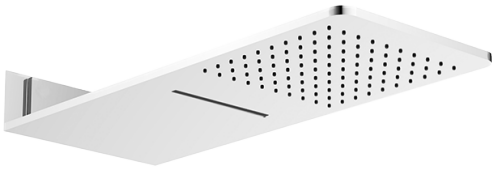

G-8226

Aqua-Sense Collection
Dual-Function Water Feature

Product Features

- Stainless steel
- Wall-mounted installation
- Rainfall and cascade functions
- Functions may be used separately or simultaneously
- Rainfall flow rate ≤ 1.8 max gpm
- Cascade flow rate ≤ 1.8 max gpm
- 100 no-clog, easy-clean rubber water nozzles

Available Finishes

- Stainless Polished
G-8226-SP
- Stainless Brushed
G-8226-SB

* Special order finish- call for availability

Warranty

- Limited lifetime warranty

For complete warranty information go to <https://www.graff-faucets.com/en/info/faqs>